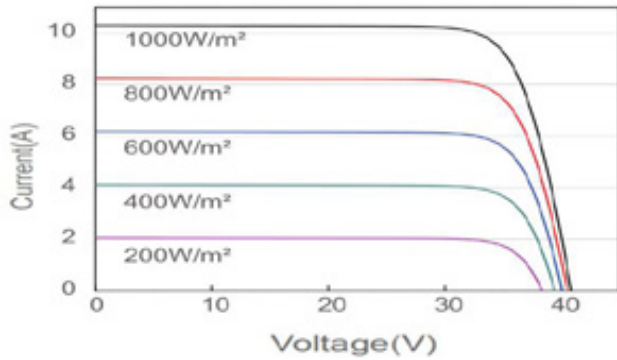

Product Standards

Product Performance	IEC61215
Product Safety	IEC61730
Warranty	5 Years

IV Cure