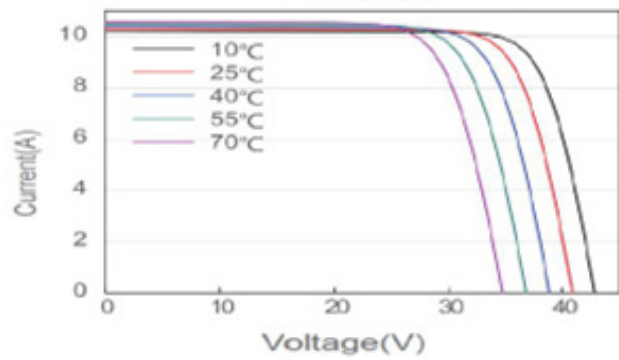

Product Standards

Product Performance	IEC61215
Product Safety	IEC61730
Warranty	5 Years

IV Cure